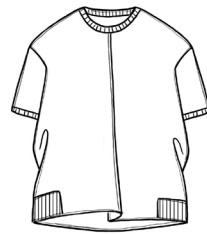

## 8. ORGANIC COTTON ACCESSORIES

100% cotton

SP2355 - SMALL BAG

SP2356 - BAG

WHITE NATURAL TOMATO MAGENTA BLUETTE NAVY BLACK

MJW.  
PE23

## 9. ORGANIC COTTON

100% cotton

SP2358 - S/S SWEATER

SP2360 - DRESS

SP2361 - ROUNDNECK  
PULLOVER

SP2359 - V NECK  
PULLOVER

SP2362 - ROUNDNECK  
PULLOVER