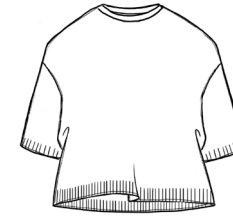

3. GIZA COTTON

100% cotton

SP2318 - ROUNDNECK
PULLOVER