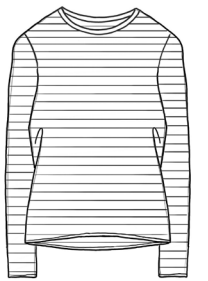

# 1. COTTON STEEL

70% cotton 30% steel + 100% cotton

SP2300 - TOP

SP2302 - DRESS

SP2303 - ROUNDNECK  
PULLOVER

SP2301 - S/S SWEATER

SP2304 - CARDIGAN

# 2. FINE CASHMERE

100% cashmere

MJW.  
PE23

SP2306 - CARDIGAN

SP2307 - CARDIGAN

SP2308 - ROUNDNECK  
PULLOVER

SP2309 - ROUNDNECK  
PULLOVER

SP2310 - TOP

SP2311 - ROUNDNECK  
PULLOVER

SP2312 - POLO  
\*always natural stitch  
natural + grey stitch

SP2313 - PULLOVER  
\*always natural stitch  
natural + grey stitch

WHITE NATURAL GREY TAUPE TABACCO

NATURAL GREY BLUETTE NAVY BLACK