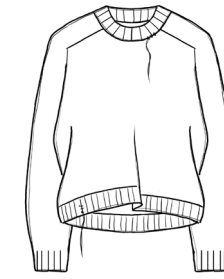

SP2344 - ROUNDNECK
PULLOVER