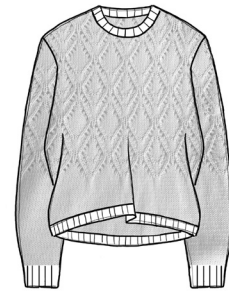

BLACK

STRIPES:

- 1) BLACK + FLAX
- 2) FLAX + NATURAL
- 3) NAVY + NATURAL

MJW.  
PE23

## 8. ORGANIC COTTON STITCH

100% cotton

SP2348 - VEST

SP2349 - ROUNDNECK  
PULLOVER

SP2350 - VEST

SP2351 - ROUNDNECK  
PULLOVER

SP2352 - ROUNDNECK  
PULLOVER

SP2353 - CARDIGAN