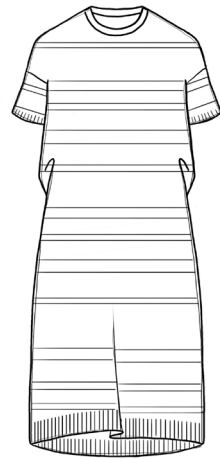

SP2316 - DRESS