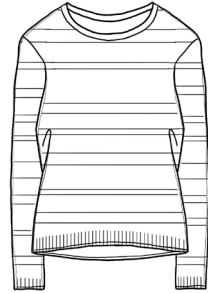

STRIPES:

- 1) BLUETTE + NAVY
- 2) BLACK + NATURAL
- 3) NAVY + NATURAL
- 4) GREY + NATURAL

MJW.  
PE23

### 3. GIZA COTTON

100% cotton

SP2315 - ROUNDNECK  
PULLOVER

SP2316 - DRESS

SP2317 - ROUNDNECK  
PULLOVER

NAVY +  
BLUETTE

WHISKEY +  
BLACK

NATURAL +  
GREY