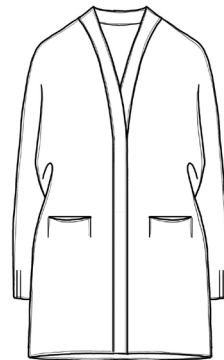

## 6. LINEN COTTON

65% linen 35% organic cotton

SP2336 - TOP

SP2338 - ROUNDNECK  
PULLOVER

SP2339 - POLO

SP2337 - S/S SWEATER

SP2340 - LONG  
CARDIGAN