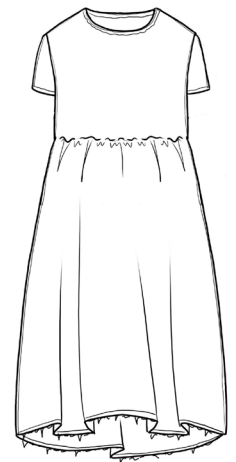

SP2371 - DRESS