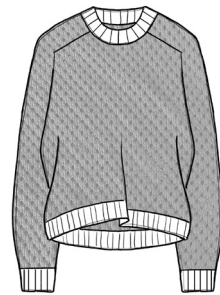

BLACK

STRIPES:

- 1) BLACK + FLAX
- 2) FLAX + NATURAL
- 3) NAVY + NATURAL

MJW.  
PE23

## 8. ORGANIC COTTON STITCH

100% cotton

SP2348 - VEST

SP2349 - ROUNDNECK  
PULLOVER

SP2350 - VEST

SP2351 - ROUNDNECK  
PULLOVER

SP2352 - ROUNDNECK  
PULLOVER

SP2353 - CARDIGAN