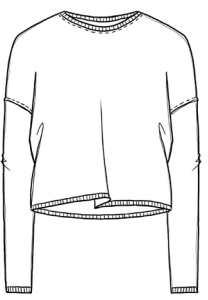

SP2313 - PULLOVER
*always natural stitch
natural + grey stitch