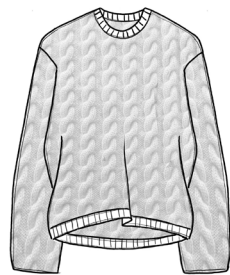

BLACK

STRIPES:

- 1) BLACK + FLAX
- 2) FLAX + NATURAL
- 3) NAVY + NATURAL

MJW.  
PE23

## 8. ORGANIC COTTON STITCH

100% cotton

SP2348 - VEST

SP2349 - ROUNDNECK  
PULLOVER

SP2350 - VEST

SP2351 - ROUNDNECK  
PULLOVER

SP2352 - ROUNDNECK  
PULLOVER

SP2353 - CARDIGAN