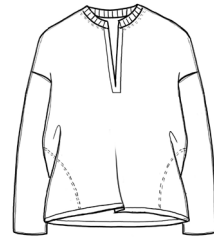

SP2369 - SHIRT

SP2370 - DRESS

SP2371 - DRESS

WHITE NATVY BLACK

WHITE NATVY MAGENTA TOMATO BLUE NAVY BLACK

MJW.  
PE23

# 11. FRENCH TERRY

100% cotton

SP2372 - PULLOVER

SP2373 - PULLOVER

SP2374 - PULLOVER

SP2375 - DRESS

SP2376 - PANTS

SP2377 - PANTS