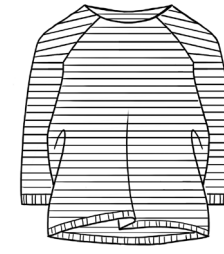

7. LINEN

100% linen

SP2342 - ROUNDNECK
PULLOVER