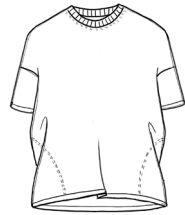

## 10. JERSEY

100% cotton

MJW.  
PE23

SP2364 - TOP

SP2365 - T-SHIRT

SP2366 - SHIRT

SP2367 - TOP

SP2368 - SHIRT

SP2369 - SHIRT

SP2370 - DRESS

SP2371 - DRESS

WHITE NATVY BLACK

WHITE NATVY MAGENTA TOMATO BLUE NAVY BLACK

MJW.  
PE23

# 11. FRENCH TERRY

100% cotton

SP2372 - PULLOVER

SP2373 - PULLOVER

SP2374 - PULLOVER

SP2375 - DRESS

SP2376 - PANTS

SP2377 - PANTS