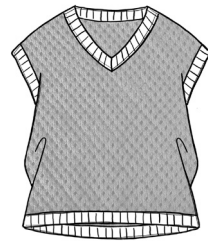

BLACK

STRIPES:

- 1) BLACK + FLAX
- 2) FLAX + NATURAL
- 3) NAVY + NATURAL

MJW.  
PE23

## 8. ORGANIC COTTON STITCH

100% cotton

SP2348 - VEST

SP2349 - ROUNDNECK  
PULLOVER

SP2350 - VEST

SP2351 - ROUNDNECK  
PULLOVER

SP2352 - ROUNDNECK  
PULLOVER

SP2353 - CARDIGAN